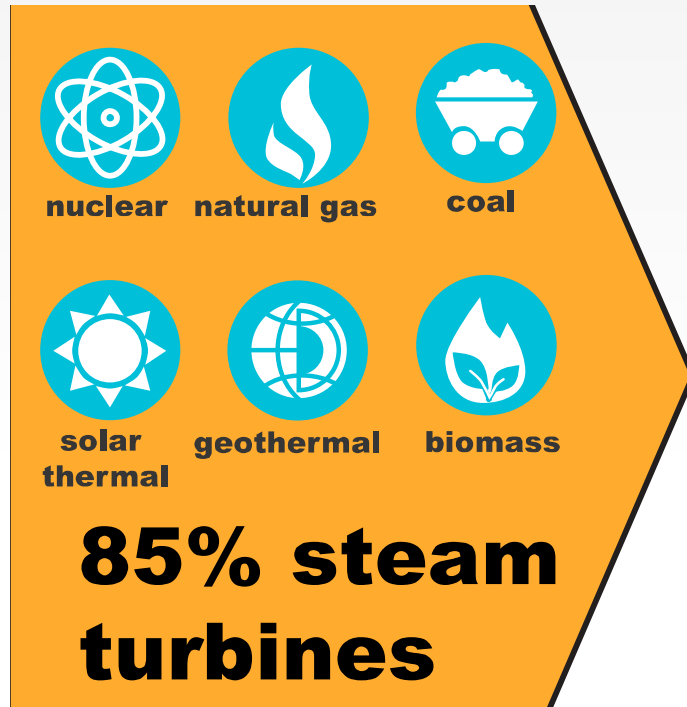

SCALEABLE energy efficiency

condense
to liquid
water:

FILM
(current)

DROPWISE
surface

MASSIVE emissions reductions

DropWise =
Technologies Corp.

(4000) cars

DropWise =
Technologies Corp.

mc
Gold Prize

 **MASSACHUSETTS
CLEAN ENERGY
CENTER**